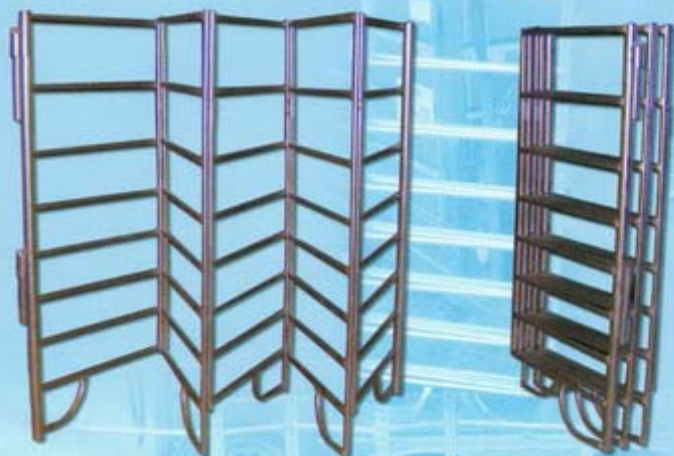

# ALPACA PENS

Dryco Manufacturing is pleased to introduce our new folding livestock panel. This versatile panel is 4' x 10' when fully extended. For those times that a 10' x 10' catch pen is just too large, this panel can take your work area down to a size as small as 4' x 4' and then easily be pulled out to a larger size. When 3 of the folding panels are hooked together, they make a 9' diameter round pen or 4 will make a 12' diameter pen. This versatile panel is a must to have on the trailer and in the barn as it folds flat to a size of 2' x 4' x 5" deep, and is small enough to ship UPS.